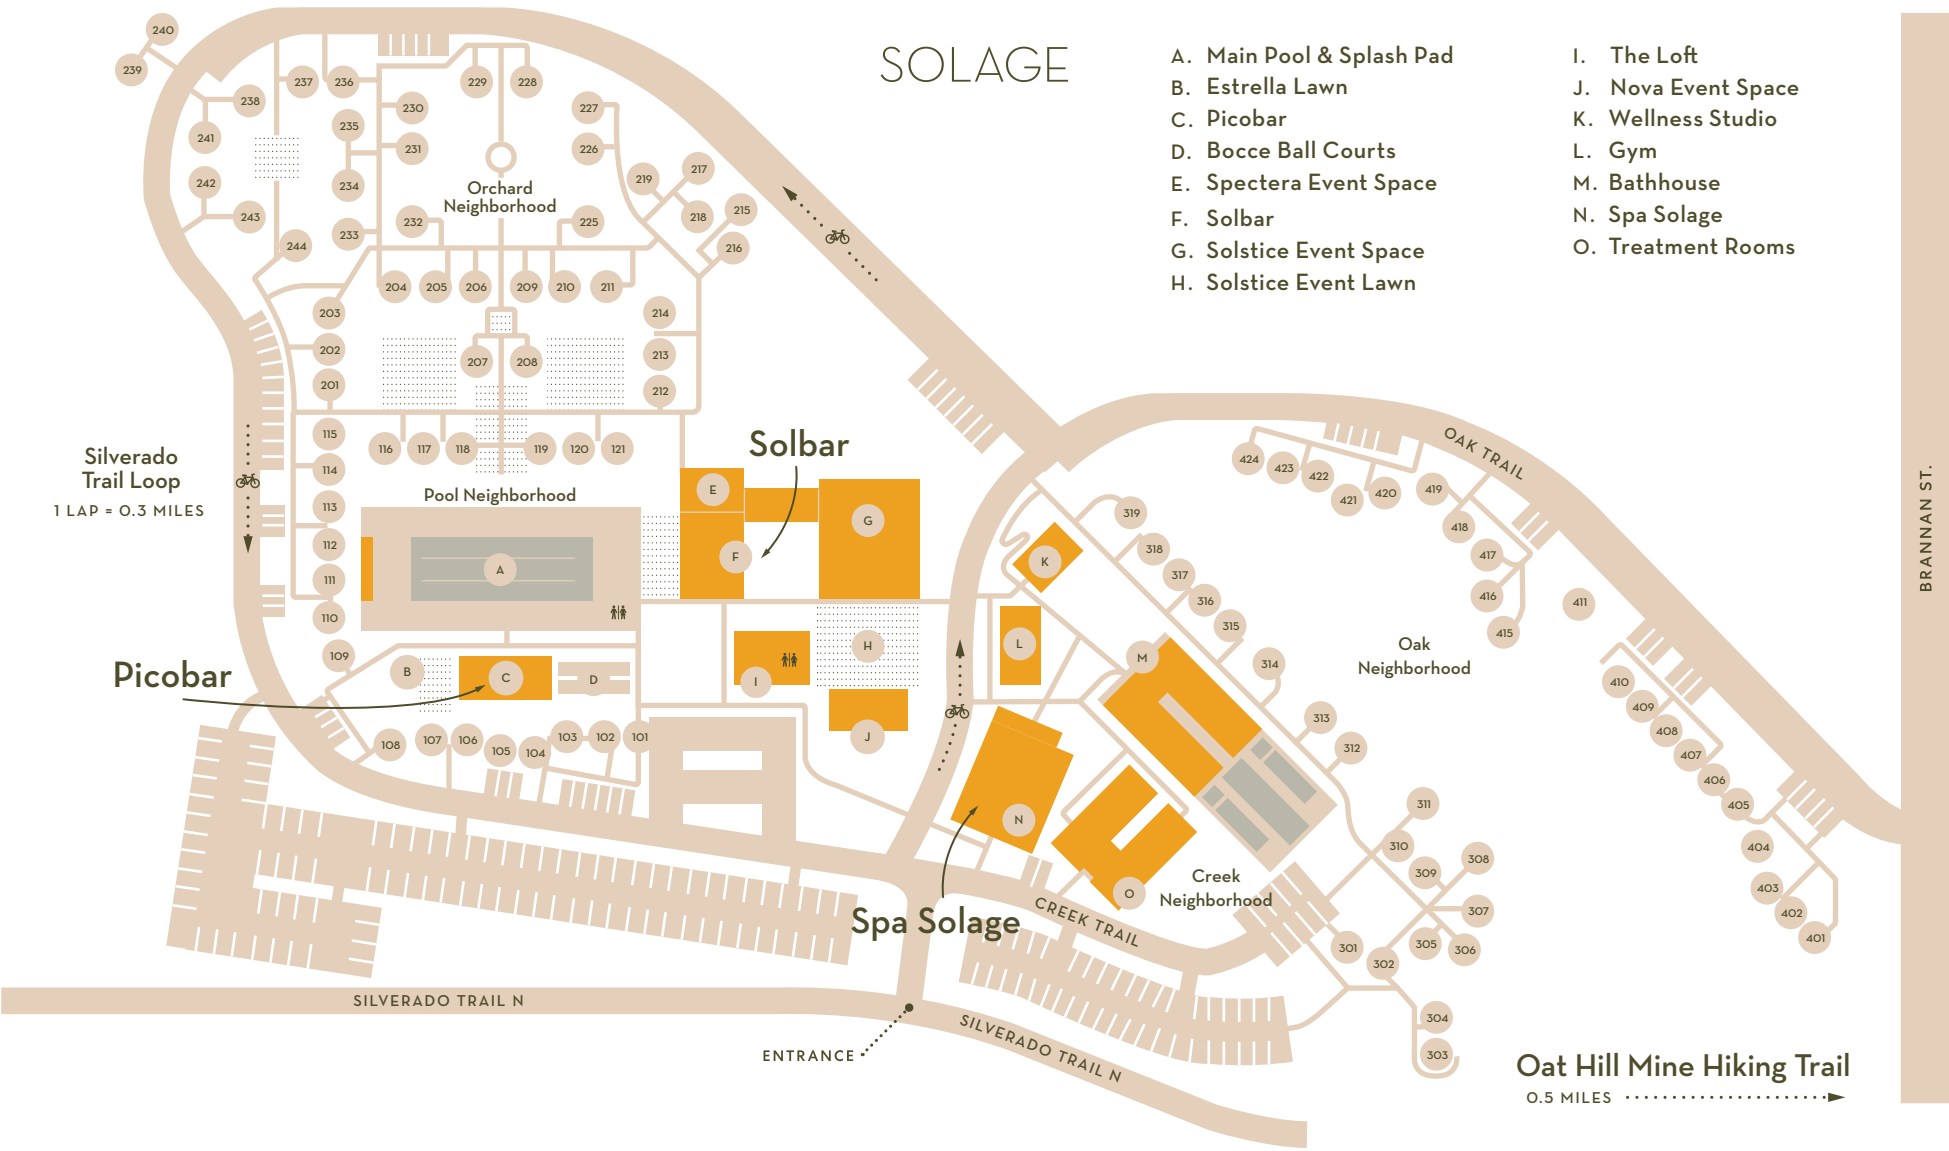

SOLAGE

- A. Main Pool & Splash Pad
- B. Estrella Lawn
- C. Picobar
- D. Bocce Ball Courts
- E. Spectera Event Space
- F. Solbar
- G. Solstice Event Space
- H. Solstice Event Lawn
- I. The Loft
- J. Nova Event Space
- K. Wellness Studio
- L. Gym
- M. Bathhouse
- N. Spa Solage
- O. Treatment Rooms

Silverado Trail Loop
1 LAP = 0.3 MILES

Oat Hill Mine Hiking Trail
0.5 MILES

BRANNAN ST.